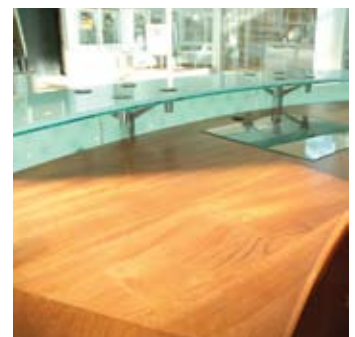

Highlights - This project demanded almost full resources for its duration. This one-of-a-kind customer service desk features exotic jatoba wood cabinetry, integrated computer terminals, curved outer glass hull backlit with low temperature and high duty cycle LED's.

Professional installation

State-of-the-art illumination with cool LED's

Impressive structure and welcoming presence

Unique stainless steel fittings

Exotic jatoba wood counter top