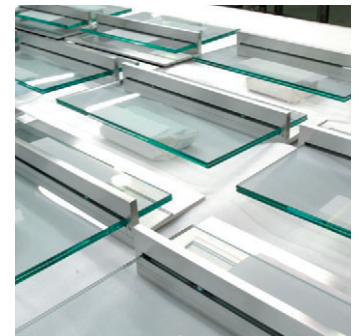

Highlights - The challenge was to meet the designer's requirement to suspend two tempered glass panels, complete with a changeable vellum graphic insert, without any visible fasteners. Soheil Mosun Limited's ability to collaborate technically with the designer to ensure their vision is achieved in a manner that meets both budget expectations and operational requirements, is one of the many reasons we are a preferred vendor for custom architectural signage.

Professional assembly with precision waterjet cut pieces

Two suspended glass panels

Sleek, bold and very elegant

Directories ready for mylar inserts and polished numbers

High-gloss polished stainless steel