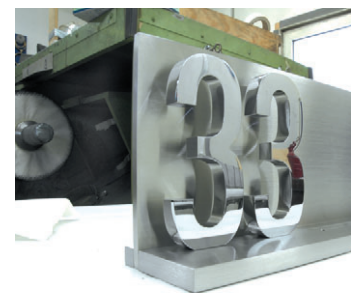

Professional assembly with precision waterjet cut pieces

Two suspended glass panels

Sleek, bold and very elegant

Directories ready for mylar inserts and polished numbers

High-gloss polished stainless steel