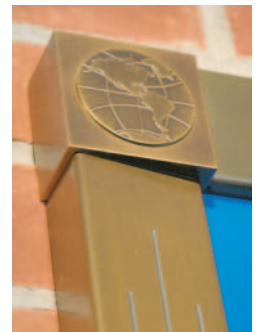

Highlights - The animals are handcrafted solid bronze with etched and paint infilled details. Each are individually mounted onto beautifully decorated solid bronze panels. The panels are also made of solid bronze, etched and paint infilled. Frames are etched patinaed with matching decorative corners.

Close-up of owl showing etched and infill detail

Canadian goose handcrafted of solid bronze, etched and infilled

Etched and patinaed donor plaques

One-of-a-kind original works of art

Close-up of decorative patinaed frame corners