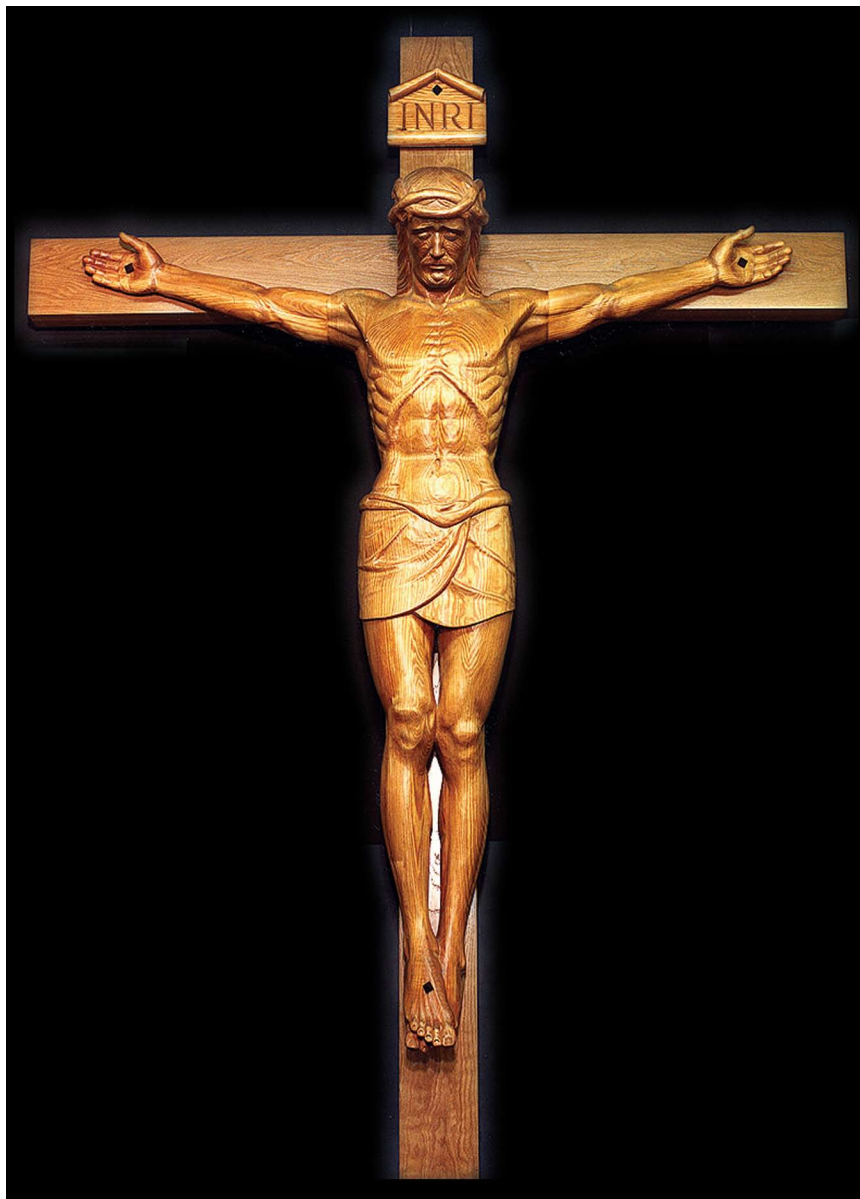

## St. James Cathedral - Hand Carved Wooden Crucifix

Location Chicago, Illinois  
Designer / Architect Soheil Mosun & Ziggy Puchta  
Duration 1983

Scope - Soheil Mosun Limited was commissioned to produce a full scale crucifix for St. James Cathedral in Chicago, Illinois, USA.

Highlights - This magnificent life sized (approximately 6') crucifix was hand carved out of lindenwood (commonly known as basswood) over a two month period in 1983. It was installed and resides above the main altar in the St. James Cathedral.

Front View of the 6' Crucifix

Detail of the Hand Carved Lindenwood

Detail of the Intricately Carved Feet.