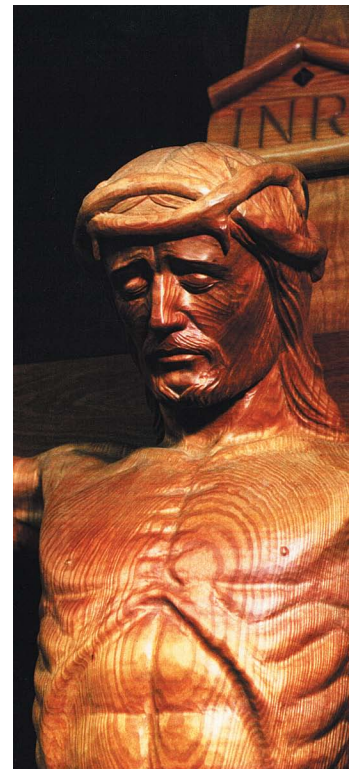

## St. James Cathedral - Hand Carved Wooden Crucifix

Location Chicago, Illinois  
Designer / Architect Soheil Mosun & Ziggy Puchta  
Duration 1983

Scope - Soheil Mosun Limited was commissioned to produce a full scale crucifix for St. James Cathedral in Chicago, Illinois, USA.

Highlights - This magnificent life sized (approximately 6') crucifix was hand carved out of lindenwood (commonly known as basswood) over a two month period in 1983. It was installed and resides above the main altar in the St. James Cathedral.

Front View of the 6' Crucifix

Detail of the Hand Carved Lindenwood

Detail of the Intricately Carved Feet.